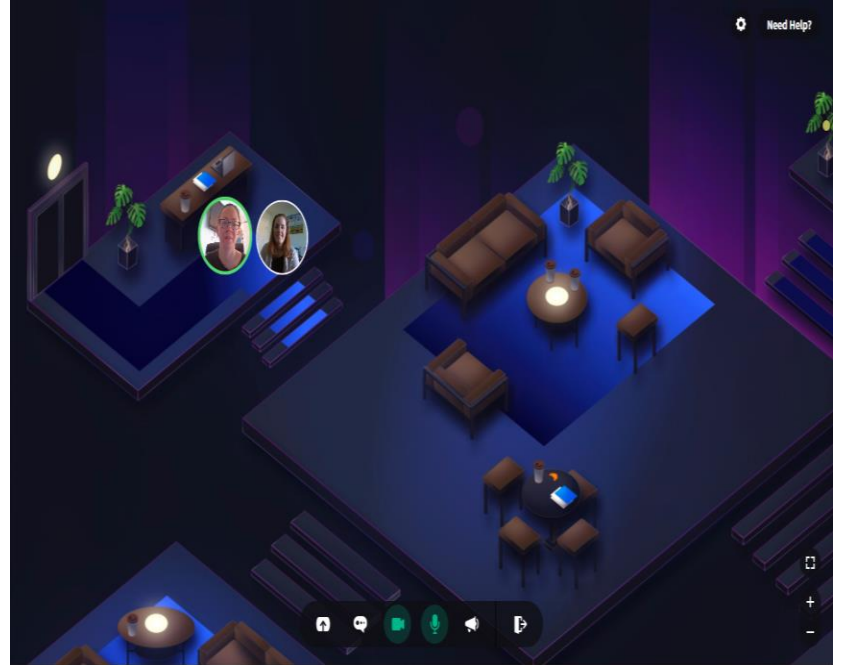

CICC

IEEE Custom Integrated Circuits Conference

Mute/unmute
Turn camera on/off

Share pictures and files with the whole room

Share your screen with the whole room

Share a text bubble with the whole room

whole room

A close-up of the SpatialChat control bar. It features several icons: a plus sign in a circle, a screen with an arrow, a speech bubble, a microphone with a slash, and a speaker. Red arrows point from the text labels to these icons. The plus sign icon is circled in red, and the microphone icon is also circled in red.

In this example, Michelle searched for John and his name appeared in the Meet IEEE Leadership room. To join the Meet IEEE Leadership room, Michelle will click on the room name, and then seek out John.