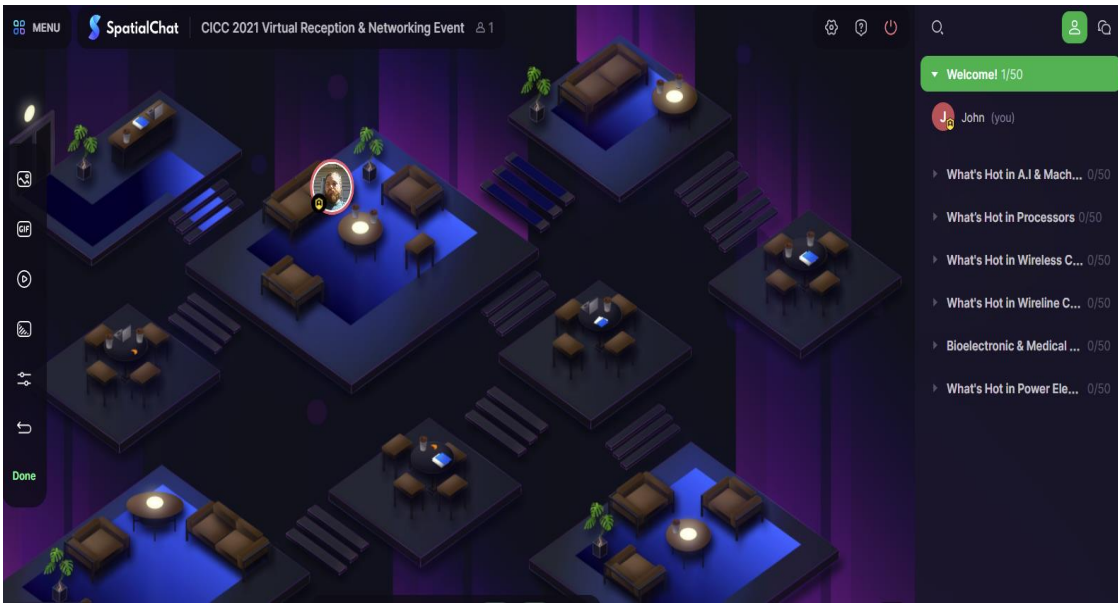

CICC

IEEE Custom Integrated Circuits Conference

Mute/unmute
Turn camera on/off

Share pictures and files with the whole room

Share your screen with the whole room

Share a text bubble with the whole room

whole room

A close-up of the SpatialChat control bar. It features several icons: a plus sign in a circle, a screen with an arrow, a speech bubble, a microphone with a slash, and a speaker. Red arrows point from the text labels to these icons. The plus sign icon is circled in red, and the microphone icon is also circled in red.

In this example, Michelle searched for John and his name appeared in the Meet IEEE Leadership room. To join the Meet IEEE Leadership room, Michelle will click on the room name, and then seek out John.