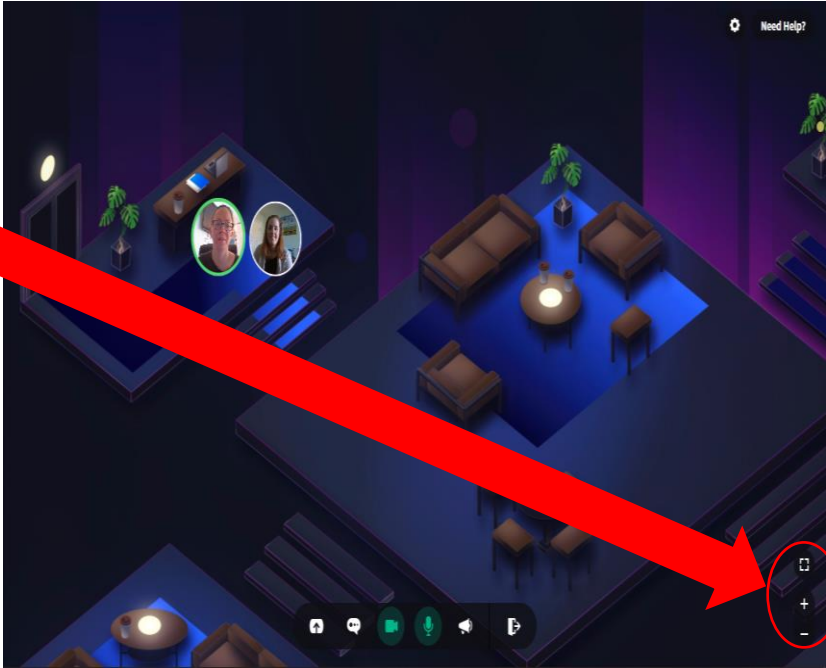

CICC

IEEE Custom Integrated Circuits Conference

Mute/unmute
Turn camera on/off

Share pictures and files with the whole room

Share your screen with the whole room

Share a text bubble with the whole room

whole room

A close-up of the SpatialChat control bar. It features several icons: a plus sign in a circle, a screen with an arrow, a speech bubble, a microphone with a slash, and a speaker. Red arrows point from the text labels to these icons. The plus sign icon is circled in red, and the microphone icon is also circled in red.

In this example, Michelle searched for John and his name appeared in the Meet IEEE Leadership room. To join the Meet IEEE Leadership room, Michelle will click on the room name, and then seek out John.