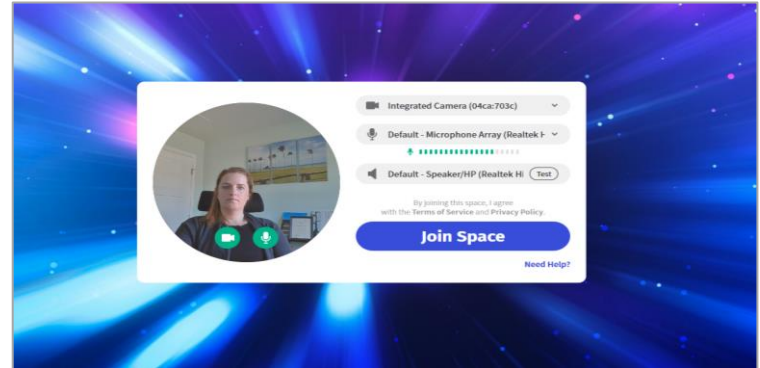

CICC

IEEE Custom Integrated Circuits Conference

Mute/unmute
Turn camera on/off

Share pictures and files with the whole room

Share your screen with the whole room

Share a text bubble with the whole room

whole room

A close-up of the SpatialChat control bar. It features several icons: a plus sign in a circle, a screen with an arrow, a speech bubble, a microphone with a slash, and a speaker. Red arrows point from the text labels to these icons. The plus sign icon is circled in red, and the microphone icon is also circled in red.

In this example, Michelle searched for John and his name appeared in the Meet IEEE Leadership room. To join the Meet IEEE Leadership room, Michelle will click on the room name, and then seek out John.