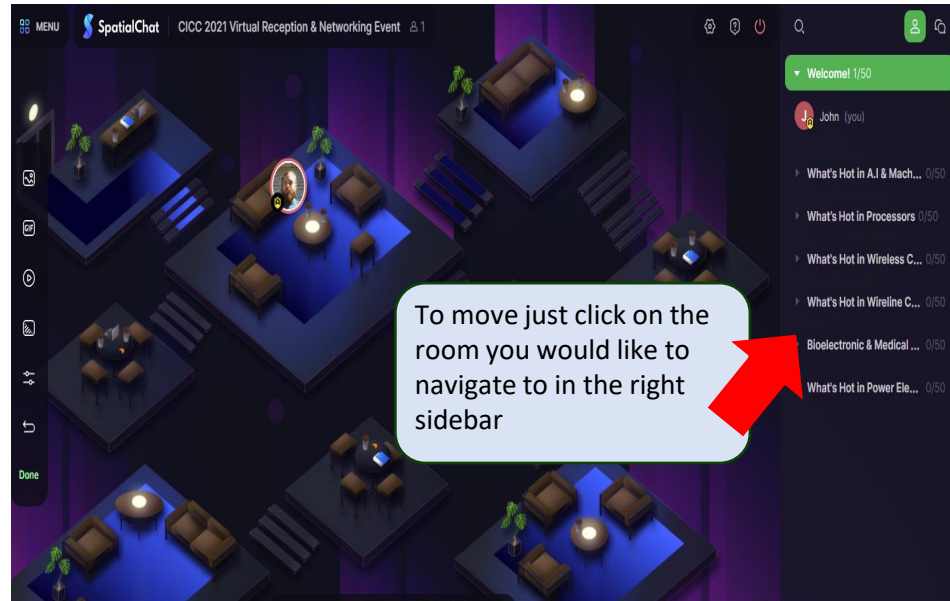

CICC

IEEE Custom Integrated Circuits Conference

Mute/unmute
Turn camera on/off

Share pictures and files with the whole room

Share your screen with the whole room

Share a text bubble with the whole room

whole room

A close-up of the SpatialChat control bar. It features several icons: a plus sign in a circle, a screen with an arrow, a speech bubble, a microphone with a slash, and a speaker. Red arrows point from the text labels to these icons. The plus sign icon is circled in red, and the microphone icon is also circled in red.

In this example, Michelle searched for John and his name appeared in the Meet IEEE Leadership room. To join the Meet IEEE Leadership room, Michelle will click on the room name, and then seek out John.