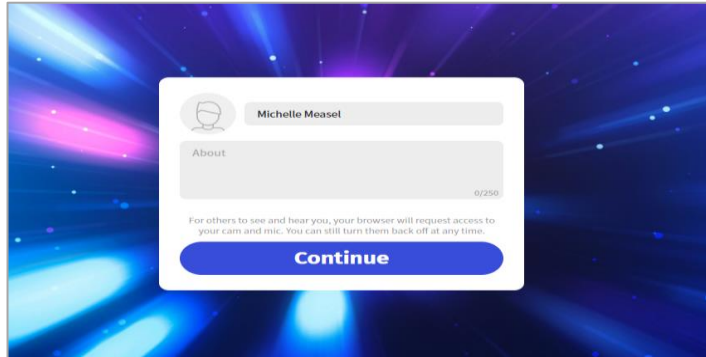

CICC

IEEE Custom Integrated Circuits Conference

Mute/unmute
Turn camera on/off

Share pictures and files with the whole room

Share your screen with the whole room

Share a text bubble with the whole room

whole room

A close-up of the SpatialChat control bar. It features several icons: a plus sign in a circle, a screen with an arrow, a speech bubble, a microphone with a slash, and a speaker. Red arrows point from the text labels to these icons. The plus sign icon is circled in red, and the microphone icon is also circled in red.